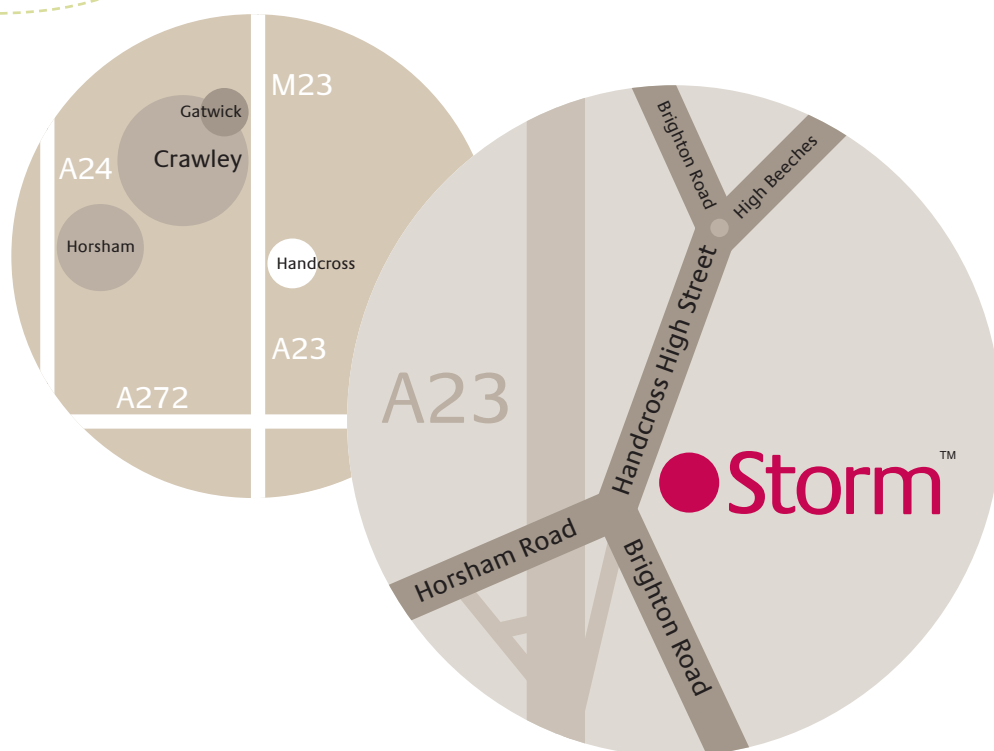

#### From London (North)

From M25 exit Junction 7 on to M23 towards Brighton. Follow M23 past Junction 11 (M23 becomes A23). Turn off the A23 to Handcross (B2110). At the first roundabout take the second exit on to the B2114 towards Handcross. At the mini roundabout take the second exit in to High Street. Storm is on your left opposite the Spar/Post Office.

#### From Brighton (South)

Follow A23 until the turn off for Handcross (B2110). At the mini roundabout take second exit (right) on to Horsham Road (B2110). At the T-junction turn left in to Handcross High Street (next to the Red Lion pub). Storm is immediately on your right, opposite the Spar/Post Office.